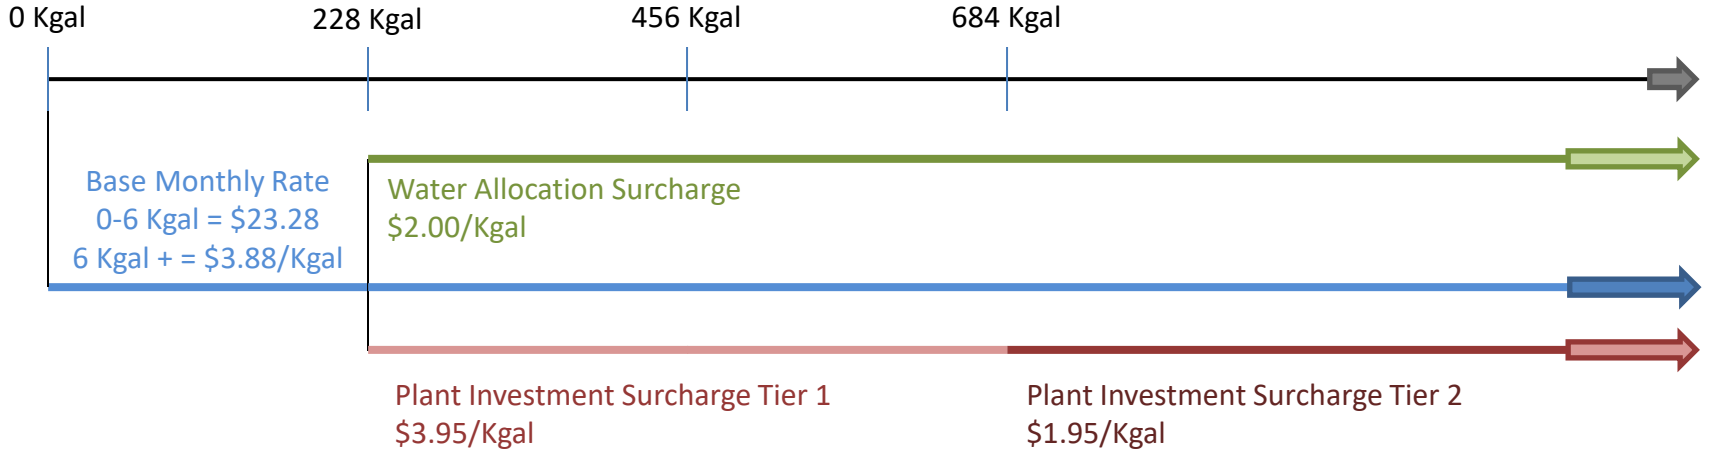

Full Standard Tap

Conservation Blue Tap