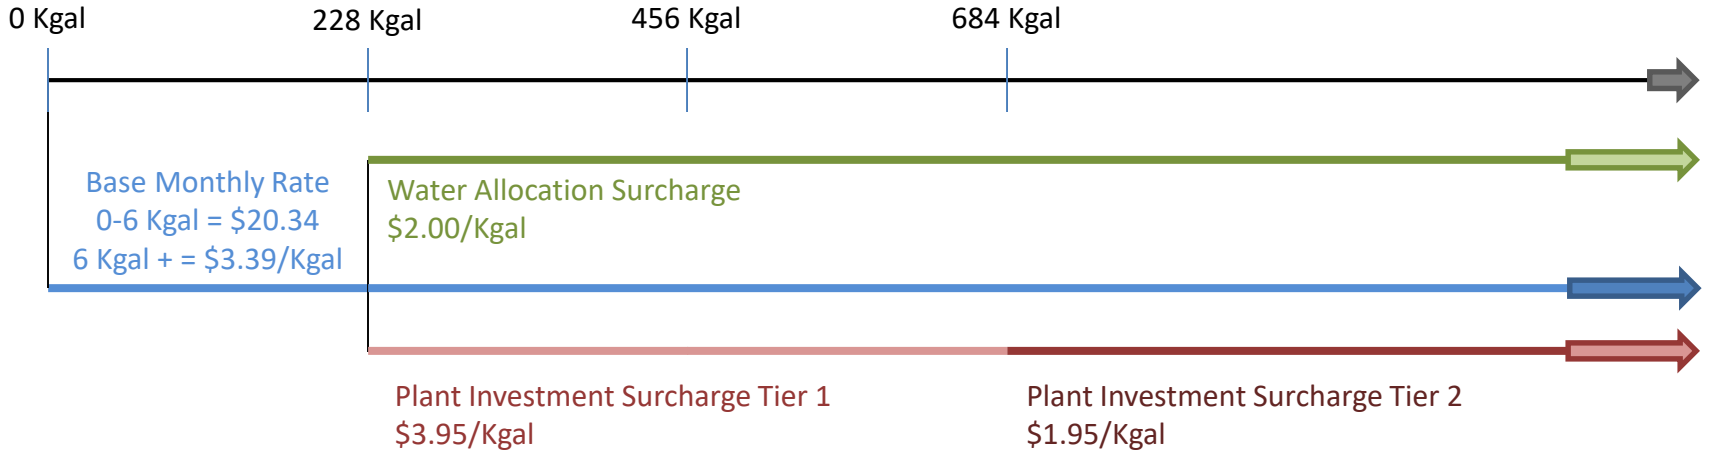

Full Standard Tap

Conservation Blue Tap