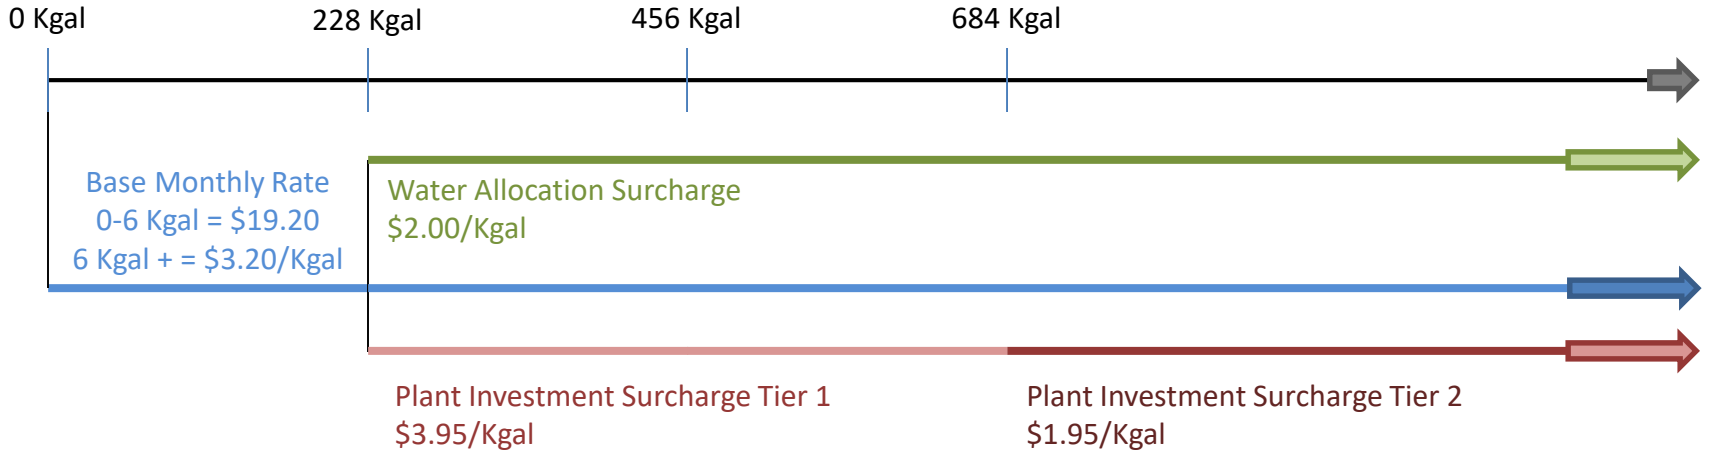

Full Standard Tap

Conservation Blue Tap